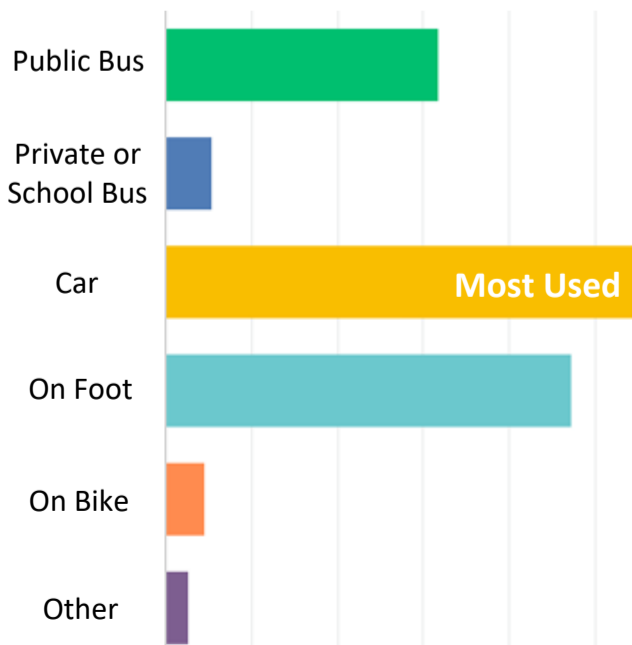

Neighbourhood Plan

Burstow & Smallfield

Questionnaire Views - Other Considerations

Traffic Issues

More Employment Opportunities ?

More Activities for Youngsters ?

Travel to School

Environmental & Social Factors