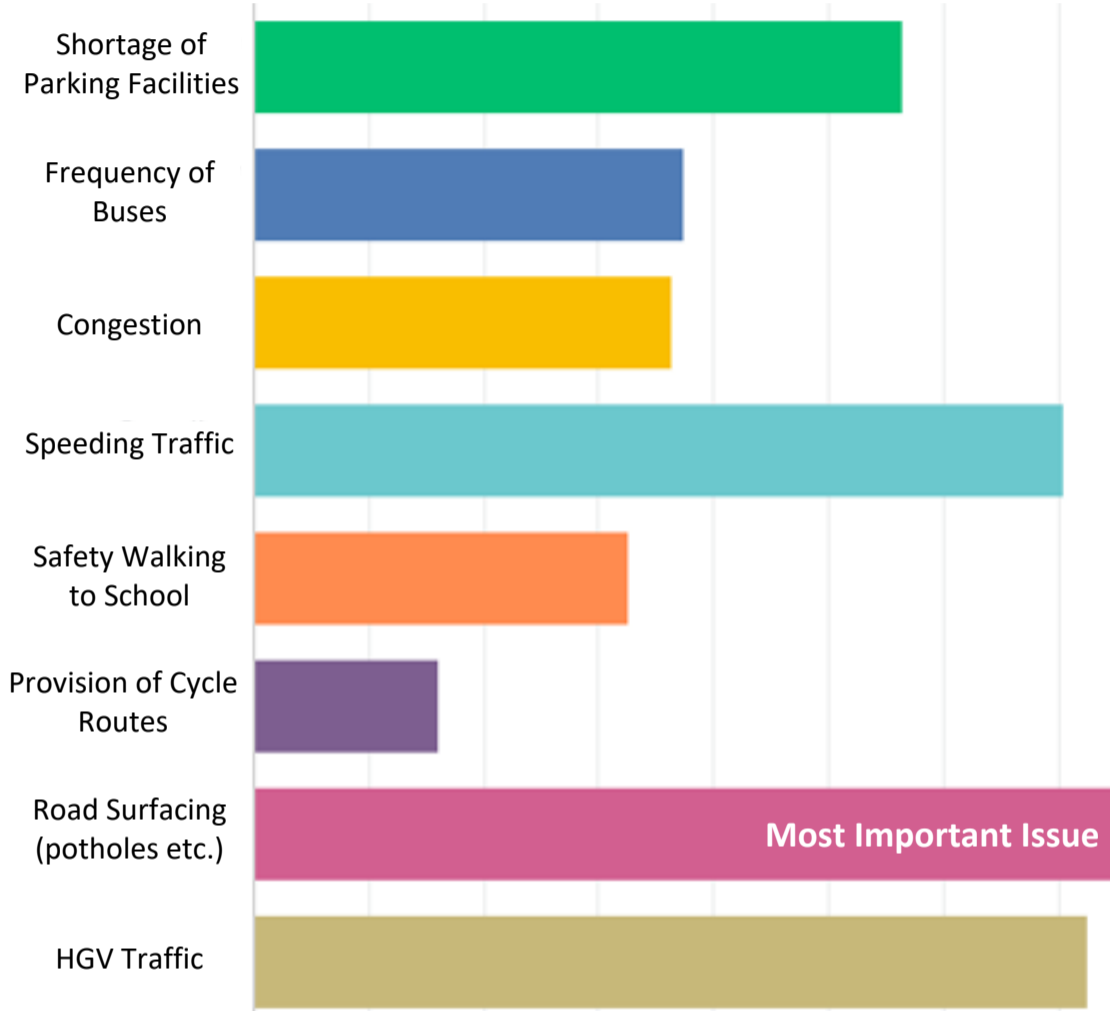

Neighbourhood Plan

Burstow & Smallfield

Questionnaire Views - Other Considerations

Traffic Issues

More Employment Opportunities ?

More Activities for Youngsters ?

Travel to School

Environmental & Social Factors