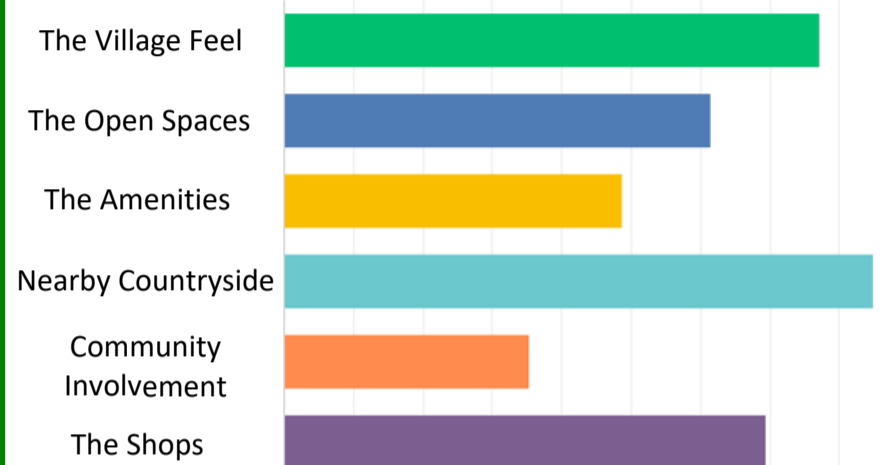

Neighbourhood Plan

Burstow & Smallfield

Questionnaire Views - Living in the Area

Reasons to Live & Work

Aspects Liked

Desirable Improvements