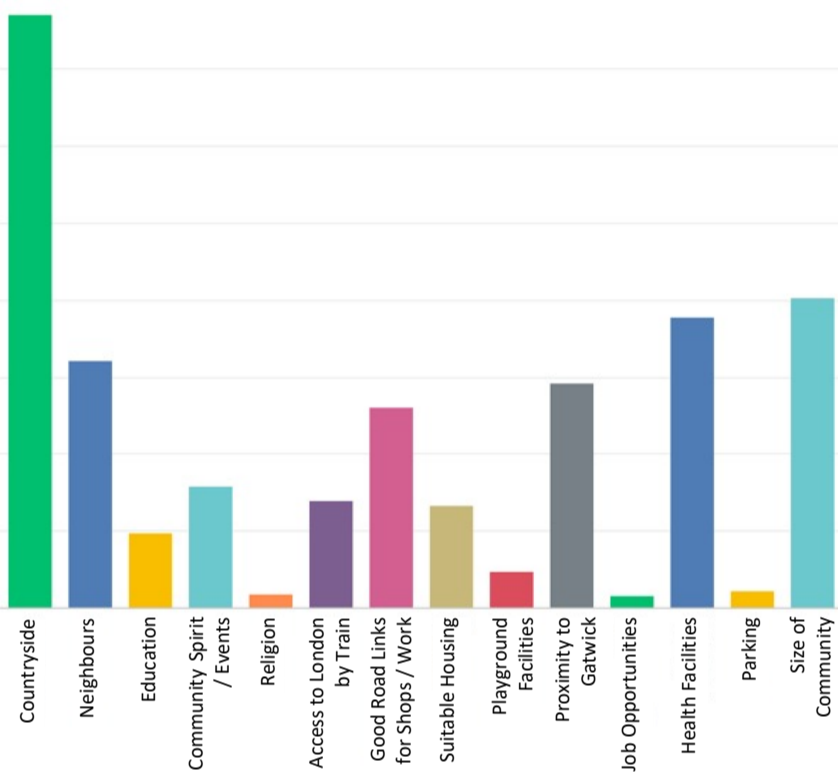

Neighbourhood Plan

Burstow & Smallfield

Questionnaire Views - Living in the Area

Reasons to Live & Work

Aspects Liked

Desirable Improvements