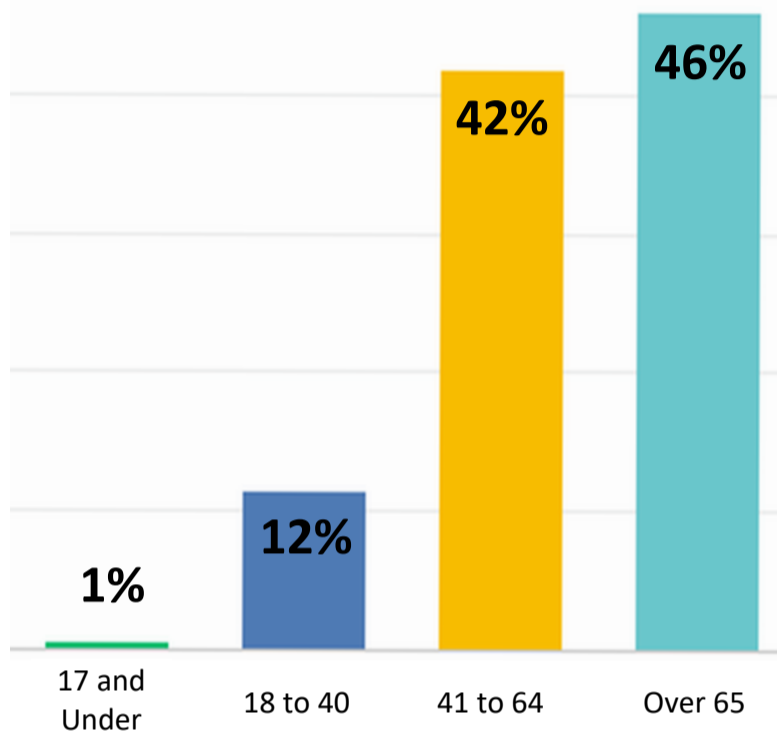

Neighbourhood Plan

Burstow & Smallfield

Almost 600 People completed the Questionnaire

Age Groups

Note - Percentages are shown rounded to nearest whole number

Live & Work

Note - Percentages are shown rounded to nearest whole number