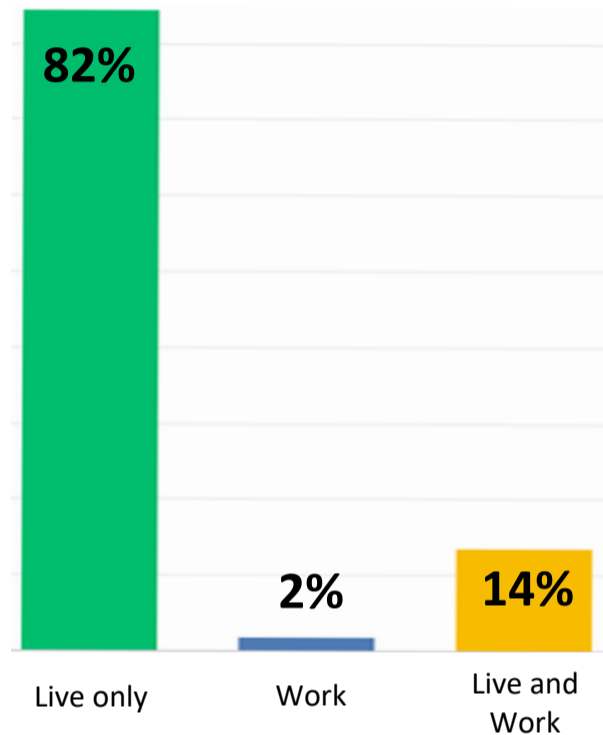

Neighbourhood Plan

Burstow & Smallfield

Almost 600 People completed the Questionnaire

Age Groups

Note - Percentages are shown rounded to nearest whole number

Live & Work

Note - Percentages are shown rounded to nearest whole number

Facilities they Use